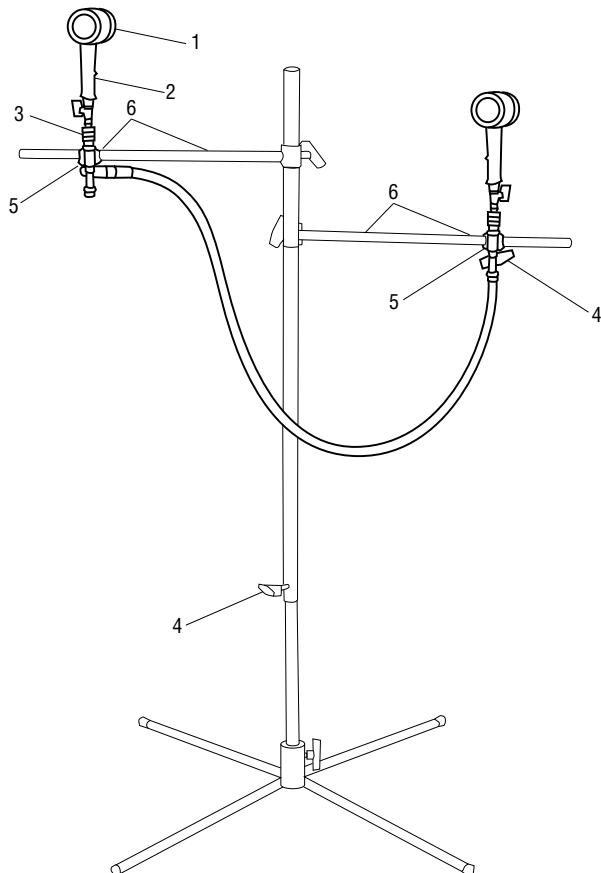

Aerodry® Paint Dryer

Order No.
130529
Two-Gun Stand

Order No.
130530
Dryer Gun

Aerodry® Paint Dryer

Order No.	Description
130529	Two Gun Stand
130530	Dryer Gun

Refer to Service Bulletin SB-6-194

Ref. No.	Order No.	Model No.	Description	Ind. Parts Req.
1	130531	130531	Filter, 2 Pack	1
2	130530	130530	Dryer Gun*	1
3	190939	MPV-424	Female QD Coupler	1
4	803252	DMG-6	Knob (1)	1
5	130532	130532	Brkt (2) & Knob (2) Kit	1
6	130533	130533	Arm, Brkt, Knob (2) Kit	1

*Includes shut-off valve and QD stem.

Dryer Gun Air Flow Specifications

Inlet PSI	Inlet CFM	Outlet CFM
20	5.5	43
30	7.5	52
40	9.5	61
50	11.5	72

Maximum inlet pressure

100 PSIG